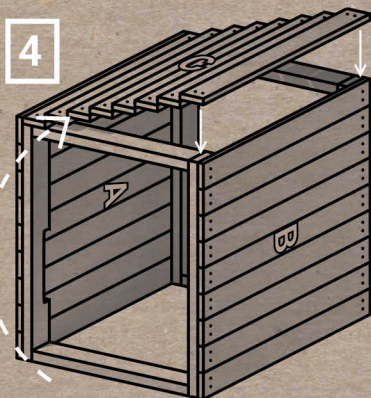

Screws

2"

[x16]

1-5/8"

[x140-154]

Assembly

Use 2" screws on frames

Attach 34" slats with 1-1/8" screws

Rotate bin 180°

Rotate bin 90°

Rotate bin 180°

Place bin upright and assemble lid

Lid

Ensure slats extend past the 2x4 edge at least 2"