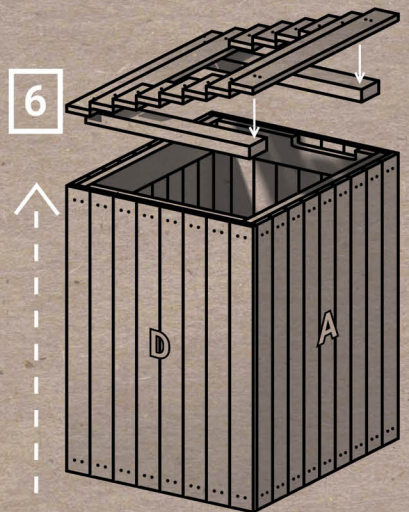

Screws

2"

[x16]

1-5/8"

[x140-154]

Assembly

Use 2" screws on frames

Attach 34" slats with 1-1/8" screws

Rotate bin 180°

Rotate bin 90°

Rotate bin 180°

Place bin upright and assemble lid

Lid

Ensure slats extend past the 2x4 edge at least 2"