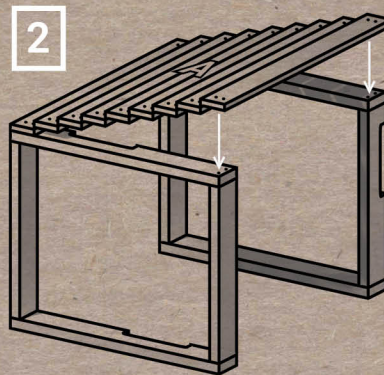

Screws

2"

[x16]

1-5/8"

[x140-154]

Assembly

Use 2" screws on frames

Attach 34" slats with 1-1/8" screws

Rotate bin 180°

Rotate bin 90°

Rotate bin 180°

Place bin upright and assemble lid

Lid

Ensure slats extend past the 2x4 edge at least 2"