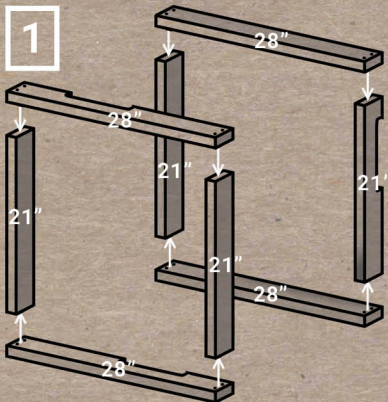

Tools

Philips head screwdriver

Safety glasses

Materials

Slats

34"

2x4s

4x21" and
4x28"

Screws

2"

[x16]

1-5/8"

[x140-154]

Assembly

Use 2" screws on frames

Attach 34" slats with 1-1/8" screws

Rotate bin 180°

Rotate bin 90°

Rotate bin 180°

Place bin upright and assemble lid

Lid

Ensure slats extend past the 2x4 edge at least 2"