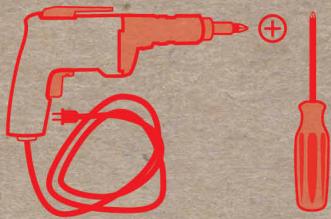

Tools

Philips head screwdriver

Safety glasses

Materials

Slats

34"

2x4s

4x21" and
4x28"