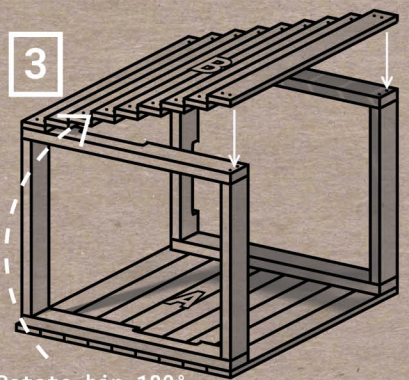

Screws

2"

[x16]

1-5/8"

[x140-154]

Assembly

Use 2" screws on frames

Attach 34" slats with 1-1/8" screws

Rotate bin 180°

Rotate bin 90°

Rotate bin 180°

Place bin upright and assemble lid

Lid

Ensure slats extend past the 2x4 edge at least 2"