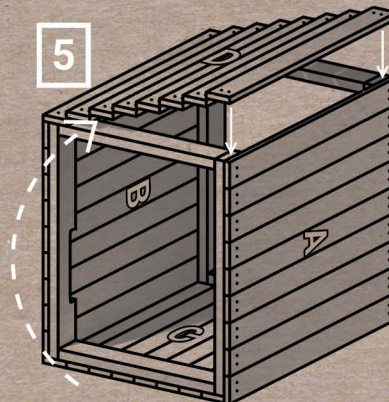

Screws

2"

[x16]

1-5/8"

[x140-154]

Assembly

Use 2" screws on frames

Attach 34" slats with 1-1/8" screws

Rotate bin 180°

Rotate bin 90°

Rotate bin 180°

Place bin upright and assemble lid

Lid

Ensure slats extend past the 2x4 edge at least 2"